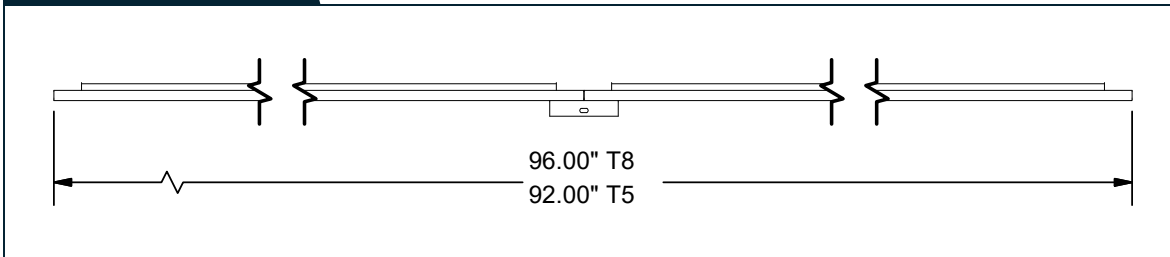

BRLS, 4 Foot, Side Dims

3W End View

BRLS, 8 Foot, Side Dims

4W End View

5W End View

BRLS, 1/2 Foot, Wattage

Length	Lumen Output	Actual Lumen Output	Fixture Wattage	Lumens per Watt
4'	2.00	2133	17.34	123.00
4'	2.50	2675	21.66	123.50
4'	3.00	3221	25.97	124.00
4'	3.50	3772	30.29	124.50
4'	4.00	4327	34.60	125.10