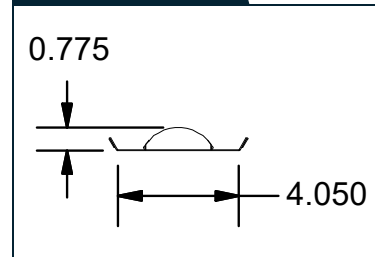

BRLS, 4 Foot, Side Dims

3W End View

BRLS, 8 Foot, Side Dims

4W End View

5W End View

BRLS, 1/2 Foot, Wattage

Length	Lumen Output	Actual Lumen Output	Fixture Wattage	Lumens per Watt
4'	2.00	2133	17.34	123.00
4'	2.50	2675	21.66	123.50
4'	3.00	3221	25.97	124.00
4'	3.50	3772	30.29	124.50
4'	4.00	4327	34.60	125.10