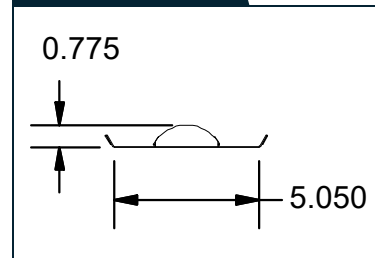

BRLS, 4 Foot, Side Dims

3W End View

BRLS, 8 Foot, Side Dims

4W End View

5W End View

BRLS, 1/2 Foot, Wattage

Length	Lumen Output	Actual Lumen Output	Fixture Wattage	Lumens per Watt
4'	2.00	2133	17.34	123.00
4'	2.50	2675	21.66	123.50
4'	3.00	3221	25.97	124.00
4'	3.50	3772	30.29	124.50
4'	4.00	4327	34.60	125.10