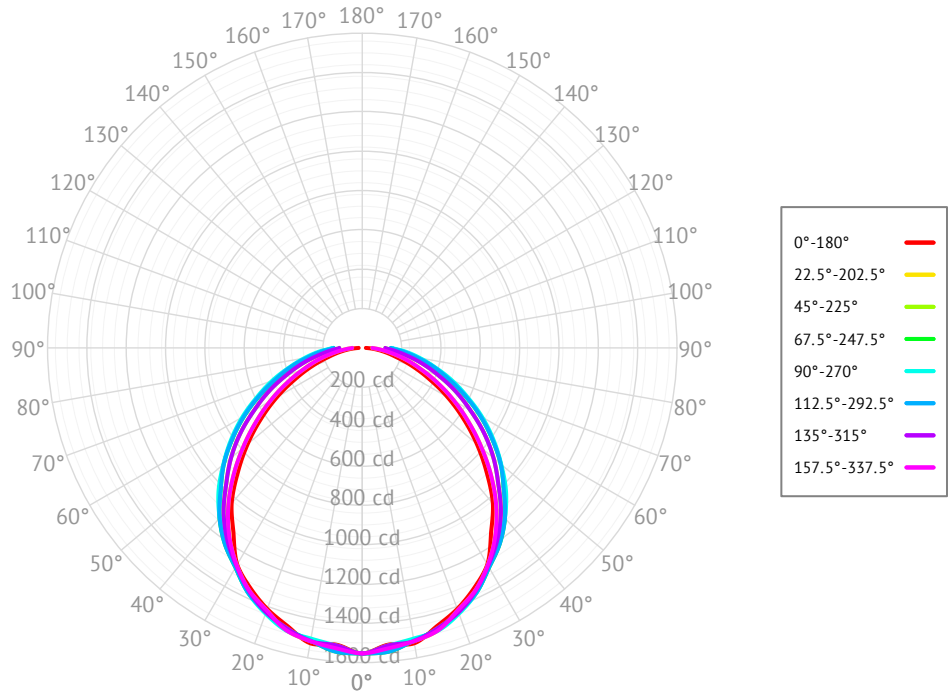

1	2	3	4	5	6	
BRLS						
Series	Width	Lumen Output		CRI	Colour Temp	Voltage
BRLS	3W - 3" Wide	4'-2L	(2133lm)	8 - 80 CRI	27 - 2700K	UNV - 120-277V
	4W - 4" Wide	4'-2.5L	(2675lm)	9 - 90 CRI	30 - 3000K	UN3 - 120-347V
	5W - 5" Wide	4'-3L	(3221lm)	1 - 95+ CRI	35 - 3500K	347 - 347V
		4'-3.5L	(3772lm)		40 - 4000K	480 - 480V
	4'-4L	(4327lm)	50 - 5000K			
	4'-5L	(4327lm)	65 - 6500K			
	8'-4L	(4269lm)				
	8'-5L	(5432lm)				
	8'-6L	(6660lm)				
	8'-7L	(7396lm)				
	8'-8L	(8445lm)				
	8'-9L	(9000lm)				
	8'-10L	(10000lm)				

BRLS, 4 Foot, Wattage

Length	Lumen Output	Actual Lumen Output	Fixture Wattage	Lumens per Watt
8'	4.00	4269	32.28	132.20
8'	5.00	5432	40.91	132.80
8'	6.00	6660	49.54	134.40
8'	7.00	7396	56.33	131.30
8'	8.00	8445	64.78	130.40

BRLS, Light Loss Factor (LLF)

CCT	Output%
2700K	92.95
3000K	95.51
3500K	96.80
4000K	100.00
5000K	101.28
90CRI	84.72

- * Drawings aren't to scale
- * Standard tolerances apply
- * Specifications may change without notice

BRLS-4'-4L-840

Cone of Light

Mtg Height	Light Level	Beam Diameter
6.0 ft	43.1 fc	14.0 ft
8.0 ft	24.3 fc	18.7 ft
10.0 ft	15.5 fc	23.3 ft
12.0 ft	10.8 fc	28.0 ft
14.0 ft	7.9 fc	32.7 ft
16.0 ft	6.1 fc	37.3 ft