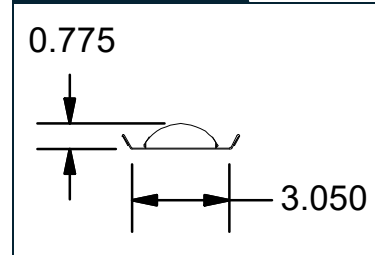

BRLS, 4 Foot, Side Dims

3W End View

BRLS, 8 Foot, Side Dims

4W End View

5W End View

BRLS, 1/2 Foot, Wattage

Length	Lumen Output	Actual Lumen Output	Fixture Wattage	Lumens per Watt
4'	2.00	2133	17.34	123.00
4'	2.50	2675	21.66	123.50
4'	3.00	3221	25.97	124.00
4'	3.50	3772	30.29	124.50
4'	4.00	4327	34.60	125.10

BRLS, 4 Foot, Wattage

Length	Lumen Output	Actual Lumen Output	Fixture Wattage	Lumens per Watt
8'	4.00	4269	32.28	132.20
8'	5.00	5432	40.91	132.80
8'	6.00	6660	49.54	134.40
8'	7.00	7396	56.33	131.30
8'	8.00	8445	64.78	130.40

BRLS, Light Loss Factor (LLF)

CCT	Output%
2700K	92.95
3000K	95.51
3500K	96.80
4000K	100.00
5000K	101.28
90CRI	84.72

- Drawings aren't to scale
- Standard tolerances apply
- Specifications may change without notice